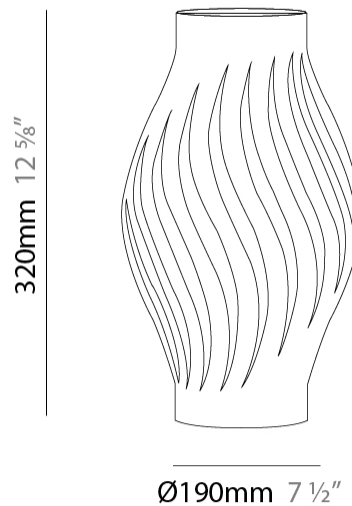

PROJECT _____

TYPE _____

SPECIFIER _____

QUANTITY _____

DATE _____

HELIOS PORTABLE

D64026-

base number   Finish
Options

1. To build a product code in our configurator select the specify button on the base model # product page
2. To build a manual product code on this datasheet choose from the options listed below in blue font and add the suffix to the base model #

GENERAL

Series: Helios _____

Brand: Linea Zero _____

Division: Design _____

Mounting Type: Portable _____

Mounting Location: Table _____

Subcategory: Table _____

PHYSICAL

Shape: Abstract _____

Diameter (mm): 190 _____

Diameter (in): 7 1/2 _____

Height (mm): 320 _____

Height (in): 12 5/8 _____

Light Distribution: Omnidirectional _____

Diffuser: Polilux™ Shade - See Finish Options _____

Fixture Finish: WHI / BLK / PBL / POR / PGN / COP / NGD / PKM / SIL _____

Fixture Material: Polilux™/ Metal holder _____

Upon Request: Bolt Down _____

ELECTRICAL

Number of Lamps: 1 _____

Lamp Type: LED Retrofit _____

Bulb Included: Bulb Not Included _____

Max. Wattage Per Lamp (W): 7 _____

Lamp Base: E26 _____

Input Voltage (V): 120 _____

Upon Request: 277Vac / GU24 _____

LED

OPTICAL

RATINGS AND CERTIFICATIONS

Certified By: Certified for North American Standards _____

IP rating: IP20 _____