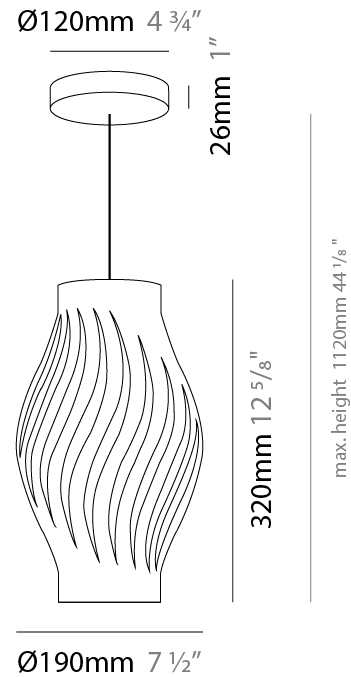

HELIOS LONG SUSPENSION

D61033-

base number   Finish
Options

1. To build a product code in our configurator select the specify button on the base model # product page
2. To build a manual product code on this datasheet choose from the options listed below in blue font and add the suffix to the base model #

GENERAL

Series: Helios
Subseries: Helios Long
Brand: Linea Zero
Division: Design
Mounting Type: Suspension
Mounting Location: Ceiling
Subcategory: Pendant

PHYSICAL

Shape: Abstract
Diameter (mm): 190
Diameter (in): 7 1/2
Height (mm): 320
Height (in): 12 5/8
Max. Overall Height (mm): 1120
Max. Overall Height (in): 44 1/8
Light Distribution: Downlight
Diffuser: Polilux™ Shade - See Finish Options
[Fixture Finish: WHI / BLK / PBL / POR / PGN / COP / NGD / PKM / SIL](#)
Fixture Material: Polilux™/ Metal holder

ELECTRICAL

Number of Lamps: 1
Lamp Type: LED Retrofit
Bulb Included: Bulb Not Included
Max. Wattage Per Lamp (W): 7
Lamp Base: E26
Input Voltage (V): 120
Upon Request: 277Vac / GU24

LED

OPTICAL

RATINGS AND CERTIFICATIONS

Certified By: Certified for North American Standards
IP rating: IP20

PROJECT	_____
TYPE	_____
SPECIFIER	_____
QUANTITY	_____
DATE	_____