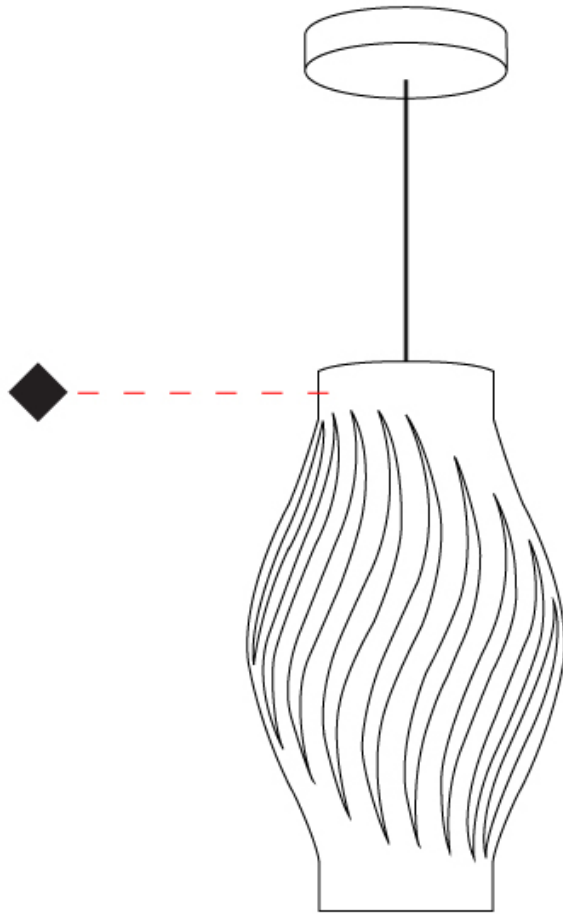

HELIOS LONG SUSPENSION

D61033-

PROJECT

TYPE

SPECIFIER

QUANTITY

DATE

D